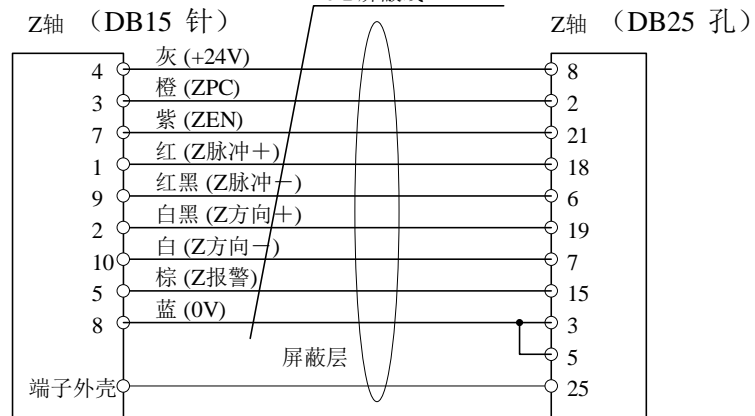

系统侧

伺服驱动器侧

Title		
DF30PS伺服轴线		
Size	Number	Revision
A4		
Date:	17-Dec-2018	Sheet of
File:	E:\放线\达风\达风放线定义.ddb	Drawn By: